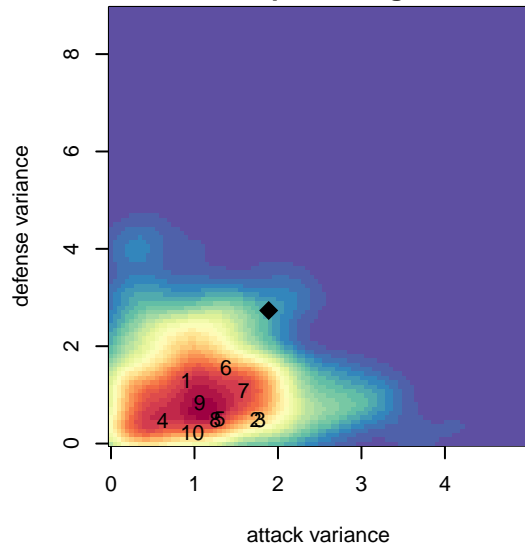

LWPFC White Barracudas G00

Lake Washington Premier FC
 Redmond, WA
 G00 total strength=1312
 attack=7.76 defense=4.49
 fall league = PSPL Classic 2 U15

alt names used:
 Lake Washington Premier FC Barracudas
 LAKE WASHINGTON PREMIER FC WHITE B/
 LWPFC White Barracudas
 LAKE WASHINGTON PREMIER FC WHITE B/

Venues played:
 2015 Rainier Challenge Copa U15
 2015 Bend Premier Cup U15G SILVER U15
 2015 Labor Day Cup GU15-16
 2015 PSPL Classic 2 U15
 2015 WA Cup GU15 Gold/Silver U15

LWPFC White Barracudas G00
 Dots are actual minus expected GF (blue circles) and GA (red triangles).
 Blue line is smoothed change in attack strength. Red is smoothed change in defense strength.

**attack and defense variance (black dot)
relative to other teams
and top 10 in region**

**attack and defense rating
relative to others at age
and all opponents in last 13 months**

Performance relative to 13 month average