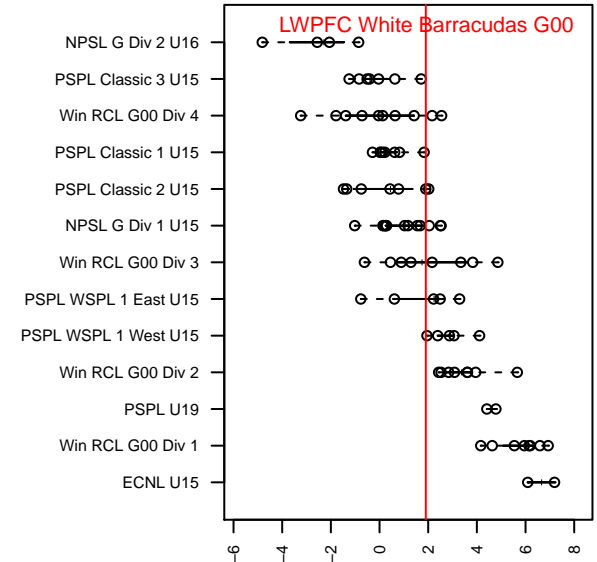

LWPFC White Barracudas G00

Lake Washington Premier FC
 Redmond, WA
 G00 total strength=1312
 attack=7.76 defense=4.49
 fall league = PSPL Classic 2 U15

alt names used:
 Lake Washington Premier FC Barracudas
 LAKE WASHINGTON PREMIER FC WHITE B/
 LWPFC White Barracudas
 LAKE WASHINGTON PREMIER FC WHITE B/

Venues played:
 2015 Rainier Challenge Copa U15
 2015 Bend Premier Cup U15G SILVER U15
 2015 Labor Day Cup GU15-16
 2015 PSPL Classic 2 U15
 2015 WA Cup GU15 Gold/Silver U15

LWPFC White Barracudas G00
 Dots are actual minus expected GF (blue circles) and GA (red triangles).
 Blue line is smoothed change in attack strength. Red is smoothed change in defense strength.

**attack and defense variance (black dot)
relative to other teams
and top 10 in region**

**attack and defense rating
relative to others at age
and all opponents in last 13 months**

Performance relative to 13 month average