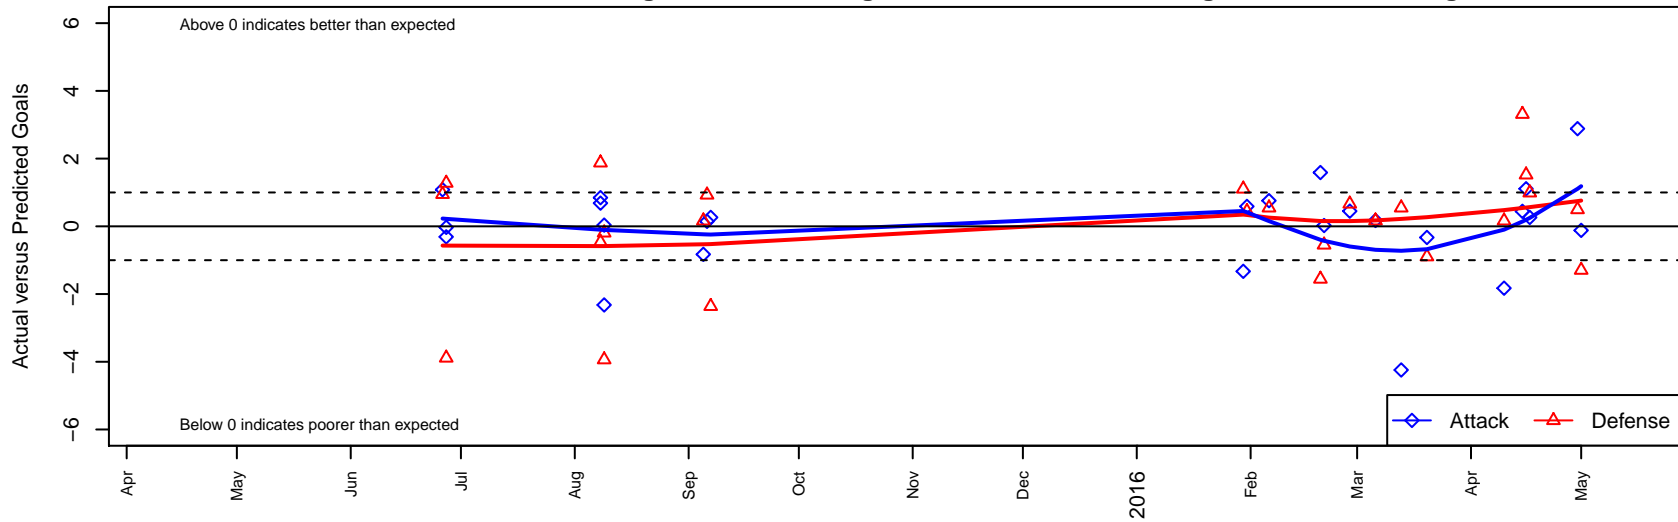

LWPFC White Barracudas G00

Lake Washington Premier FC
 Redmond, WA
 G00 total strength=1312
 attack=7.76 defense=4.49
 fall league = PSPL Classic 2 U15

alt names used:
 Lake Washington Premier FC Barracudas
 LAKE WASHINGTON PREMIER FC WHITE B/
 LWPFC White Barracudas
 LAKE WASHINGTON PREMIER FC WHITE B/

Venues played:
 2015 Rainier Challenge Copa U15
 2015 Bend Premier Cup U15G SILVER U15
 2015 Labor Day Cup GU15-16
 2015 PSPL Classic 2 U15
 2015 WA Cup GU15 Gold/Silver U15

LWPFC White Barracudas G00
 Dots are actual minus expected GF (blue circles) and GA (red triangles).
 Blue line is smoothed change in attack strength. Red is smoothed change in defense strength.

**attack and defense variance (black dot)
relative to other teams
and top 10 in region**

**attack and defense rating
relative to others at age
and all opponents in last 13 months**

Performance relative to 13 month average