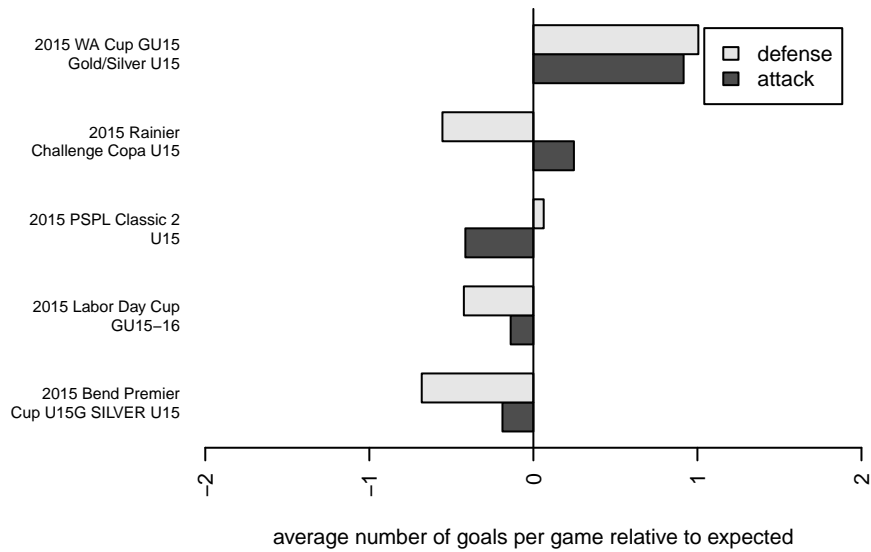

LWPFC White Barracudas G00

Lake Washington Premier FC
 Redmond, WA
 G00 total strength=1312
 attack=7.76 defense=4.49
 fall league = PSPL Classic 2 U15

alt names used:
 Lake Washington Premier FC Barracudas
 LAKE WASHINGTON PREMIER FC WHITE B/
 LWPFC White Barracudas
 LAKE WASHINGTON PREMIER FC WHITE B/

Venues played:
 2015 Rainier Challenge Copa U15
 2015 Bend Premier Cup U15G SILVER U15
 2015 Labor Day Cup GU15-16
 2015 PSPL Classic 2 U15
 2015 WA Cup GU15 Gold/Silver U15

LWPFC White Barracudas G00
 Dots are actual minus expected GF (blue circles) and GA (red triangles).
 Blue line is smoothed change in attack strength. Red is smoothed change in defense strength.

**attack and defense variance (black dot)
relative to other teams
and top 10 in region**

**attack and defense rating
relative to others at age
and all opponents in last 13 months**

Performance relative to 13 month average